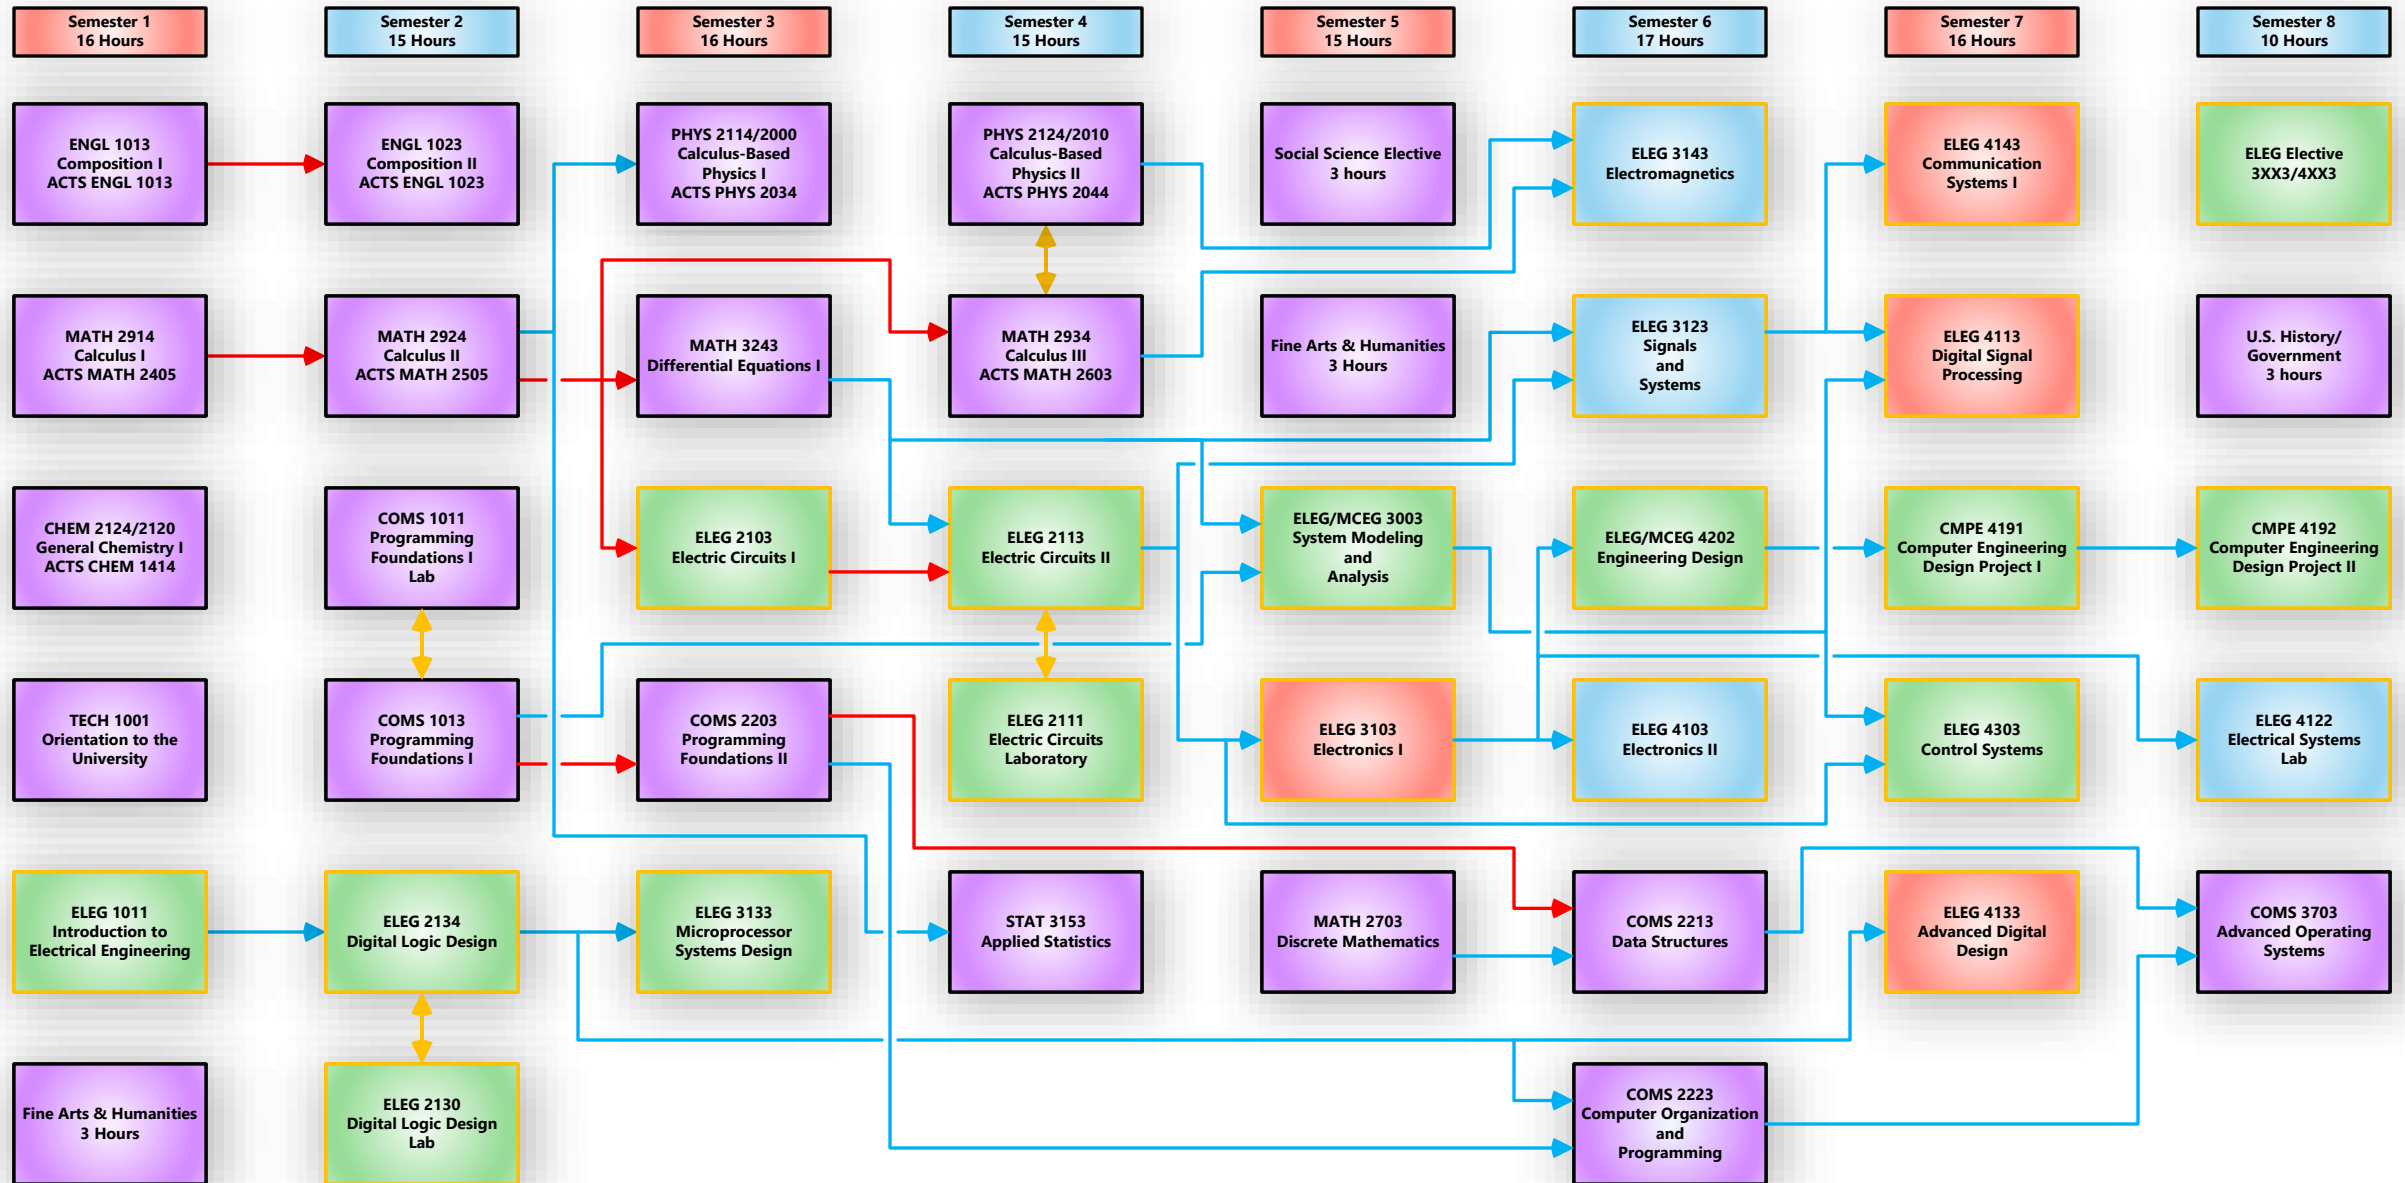

Program: Bachelor of Science in Electrical Engineering

Major: Computer Engineering

Degree Map for 2024-2025

→ Prerequisite
 → C or better required
 ↔ Co-requisite
 Fall Only
 Spring Only
 ELEG